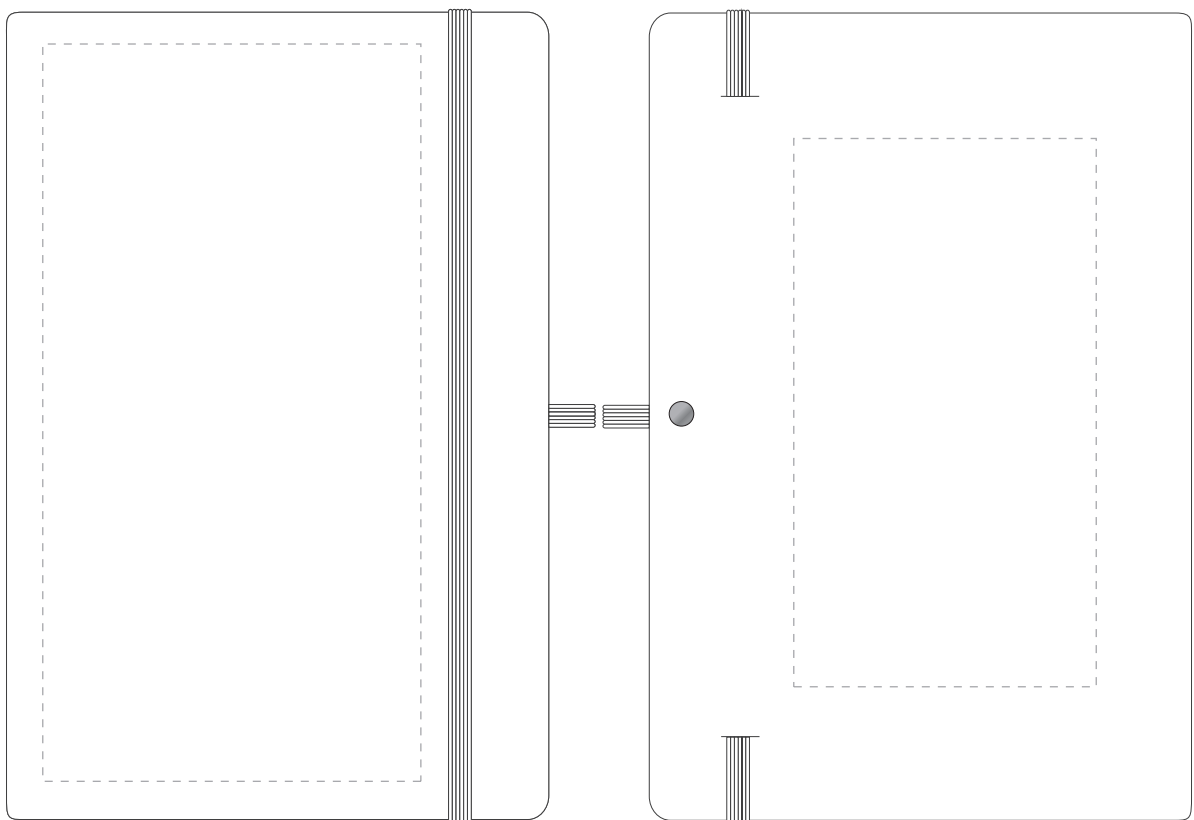

Your Ref:	Quantity:	Product Code: QS0745
Our Ref:	Version: 1	Product Colour: WHITE

PRINTING CONCERNS:**PRODUCT INFO: DUE TO THE NATURE OF THE PRODUCT THE PRINT POSITION MAY VARY BY 2 - 3 MM**

We stock this item in the following colours

**PANTONE REFERENCE(S)**

Full Colour Printing

*Product Image for visualisation
- colours may vary*

ARTWORK SCALE 50%

- **CENTRED TO PRINT AREA**
- **CENTRED TO NOTEBOOK**

The dashed line is to demonstrate print area and will not appear on your printed item

To proceed, please approve visual via the online system.

ARTWORK SCALE 100%
Max print area: 195mm x 100mm

ARTWORK SCALE 100%
Max print area: 145mm x 80mm